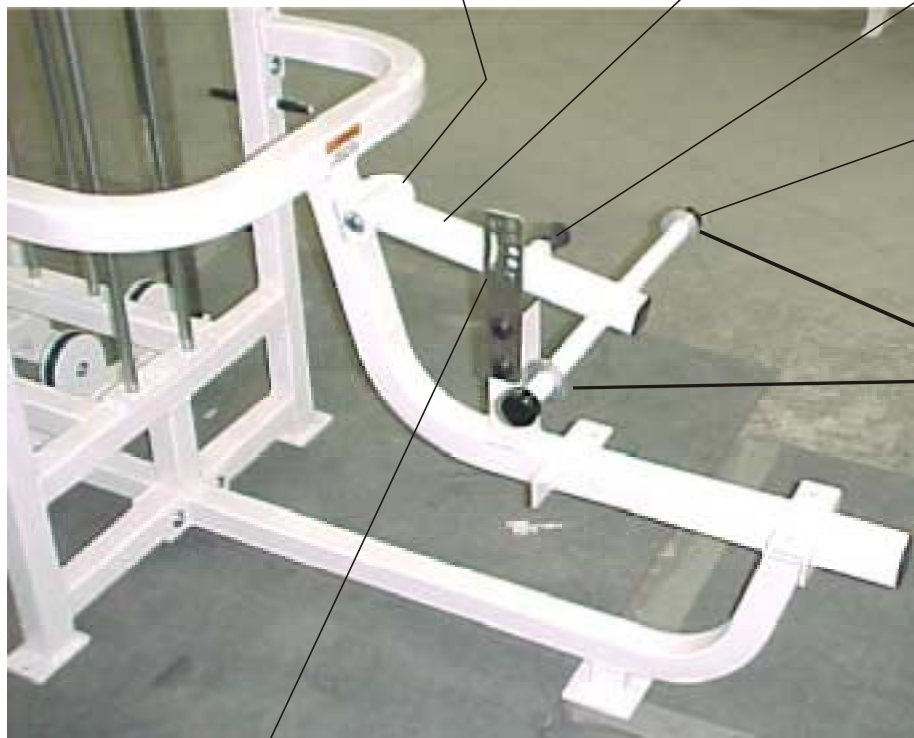

STRENGTH 9000 SERIES TRAINING EQUIPMENT

SU45 Lat Pulldown Seat Frame Assembly

Bushing 3/4"
0017-00009-0929

Thigh Restraint
SM15-S0002-0000

Pull Pin
SK50-S0006-0000

Shaft Collar
0017-00009-0942
Black Rubber Cap
0017-00042-0953

Washers
0017-00104-0316

Grooved Pin Stop
OK50-P0590-0000
Retaining Clip
0017-00100-0190

Lat Bench Service Kit
(w/weldments & hardware)
SK50-S0103-0000